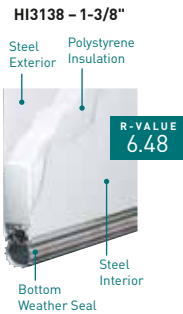

HI3138/HI3000

Triple-Layer: Steel + Insulation + Steel

- Heavy-duty Exterior and Interior Steel
- Durable, Reliable, Low Maintenance
- Environmentally Safe Polystyrene Thermal Insulation
- Two Energy Efficiency Options
- Extra Quiet Operation

Specifications

	AMARR HILLCREST HI1000	AMARR HILLCREST HI2000	AMARR HILLCREST HI3138	AMARR HILLCREST HI3000
PANEL DESIGNS				
Bead Board	•	•	•	•
Long Bead Board	•	•	•	•
Recessed	•	•	•	•
Raised	•	•	•	•
INSULATION¹		Polystyrene	Polystyrene	Polystyrene
R-VALUE²		6.64	6.48	9.05
DOOR THICKNESS	2" (5.1cm)	2" (5.1cm)	1-3/8" (3.5cm)	2" (5.1cm)
STEEL THICKNESS	25 ga	25 ga	27/27 ga	27/27 ga
INSULATED GLASS OPTION³			•	•
DECORATIVE HARDWARE OPTIONS	•	•	•	•
WIND LOAD³ AVAILABLE	•	•	•	•
PAINT FINISH WARRANTY⁴	15 Years	25 Years	Lifetime	Lifetime
WORKMANSHIP/HARDWARE WARRANTY⁴	1 Year	2 Years	3 Years	3 Years