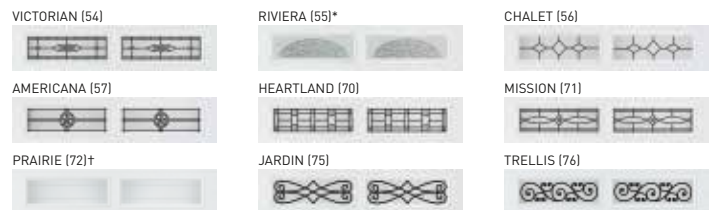

DecraGlass™ Windows

Decorative Hardware

ALUMINUM Aluminum decorative strap hinges with clavos not recommended for arch openings.

CANTERBURY **VERSAILLES**

STAMPED STEEL **MAGNETIC ABS VINYL**

BLUE RIDGE **CASTLE ROCK** **MAPLE CREEK**

ALPINE **CLAVOS** **NOTTINGHAM**

YOUR LOCAL AMARR DEALER: